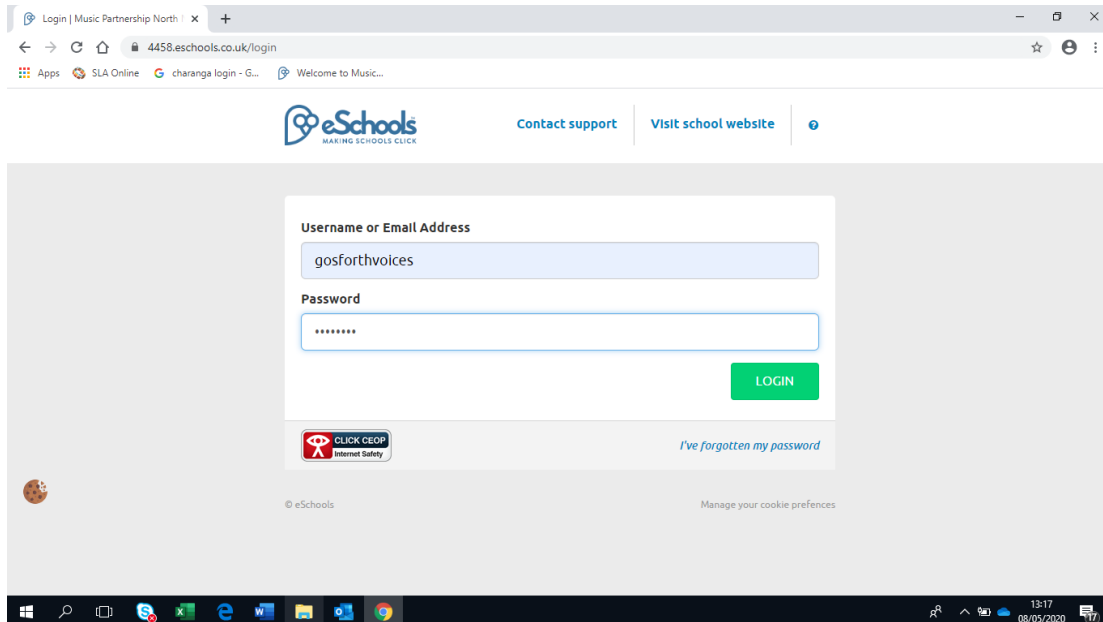

## User guide to access Gosforth Voices resources

To access the resources, click on link

[www.musicpartnershipnorthnewcastle.co.uk](http://www.musicpartnershipnorthnewcastle.co.uk) (screen shot below )

On the top right hand corner is the green log in key  
Click on the log in key (screen shot below)