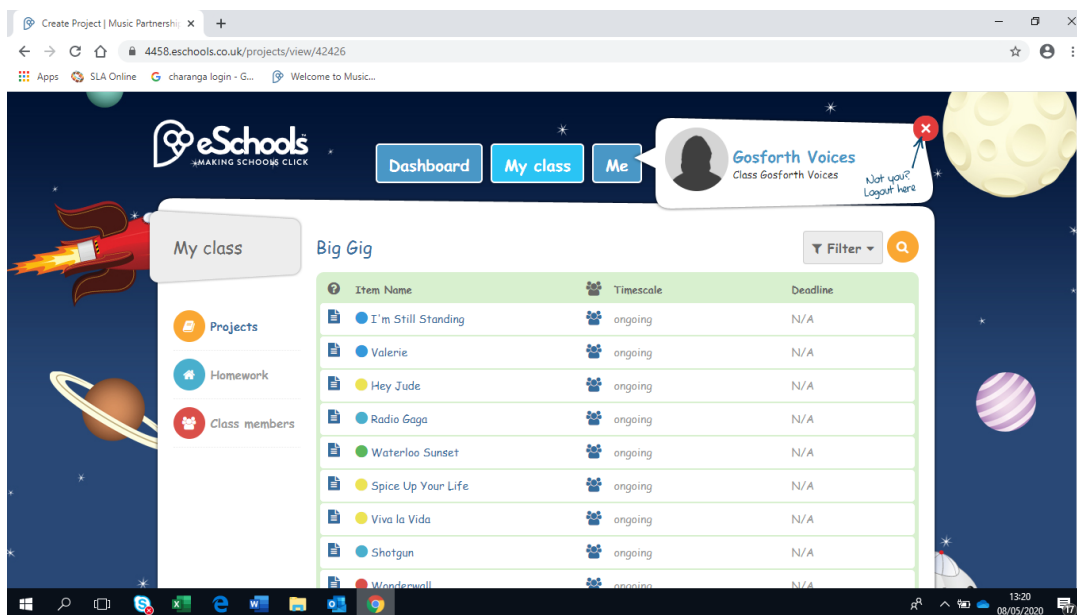

## User guide to access Gosforth Voices resources

To access the resources, click on link

[www.musicpartnershipnorthnewcastle.co.uk](http://www.musicpartnershipnorthnewcastle.co.uk) (screen shot below )

On the top right hand corner is the green log in key  
Click on the log in key (screen shot below)

Username gosforthvoices

Password staysafe

Once you are logged in you will see the following page below with the message from Gareth and Rachael

From there you click on my class to access the resources (screen shot below)