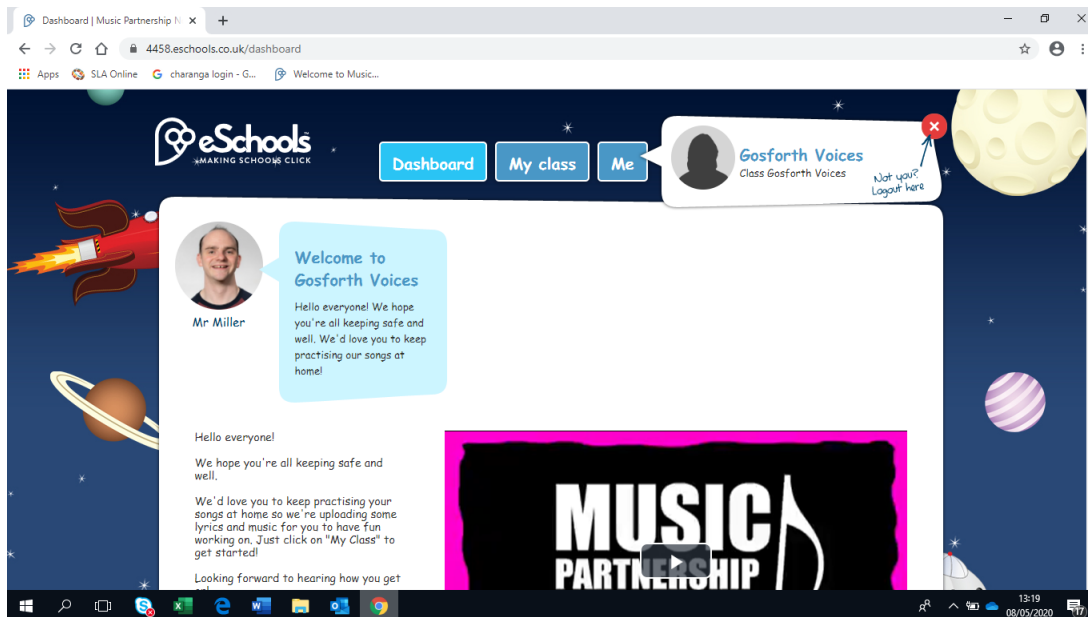

## User guide to access Gosforth Voices resources

To access the resources, click on link

[www.musicpartnershipnorthnewcastle.co.uk](http://www.musicpartnershipnorthnewcastle.co.uk) (screen shot below )

On the top right hand corner is the green log in key  
Click on the log in key (screen shot below)

Username gosforthvoices

Password staysafe

Once you are logged in you will see the following page below with the message from Gareth and Rachael

From there you click on my class to access the resources (screen shot below)